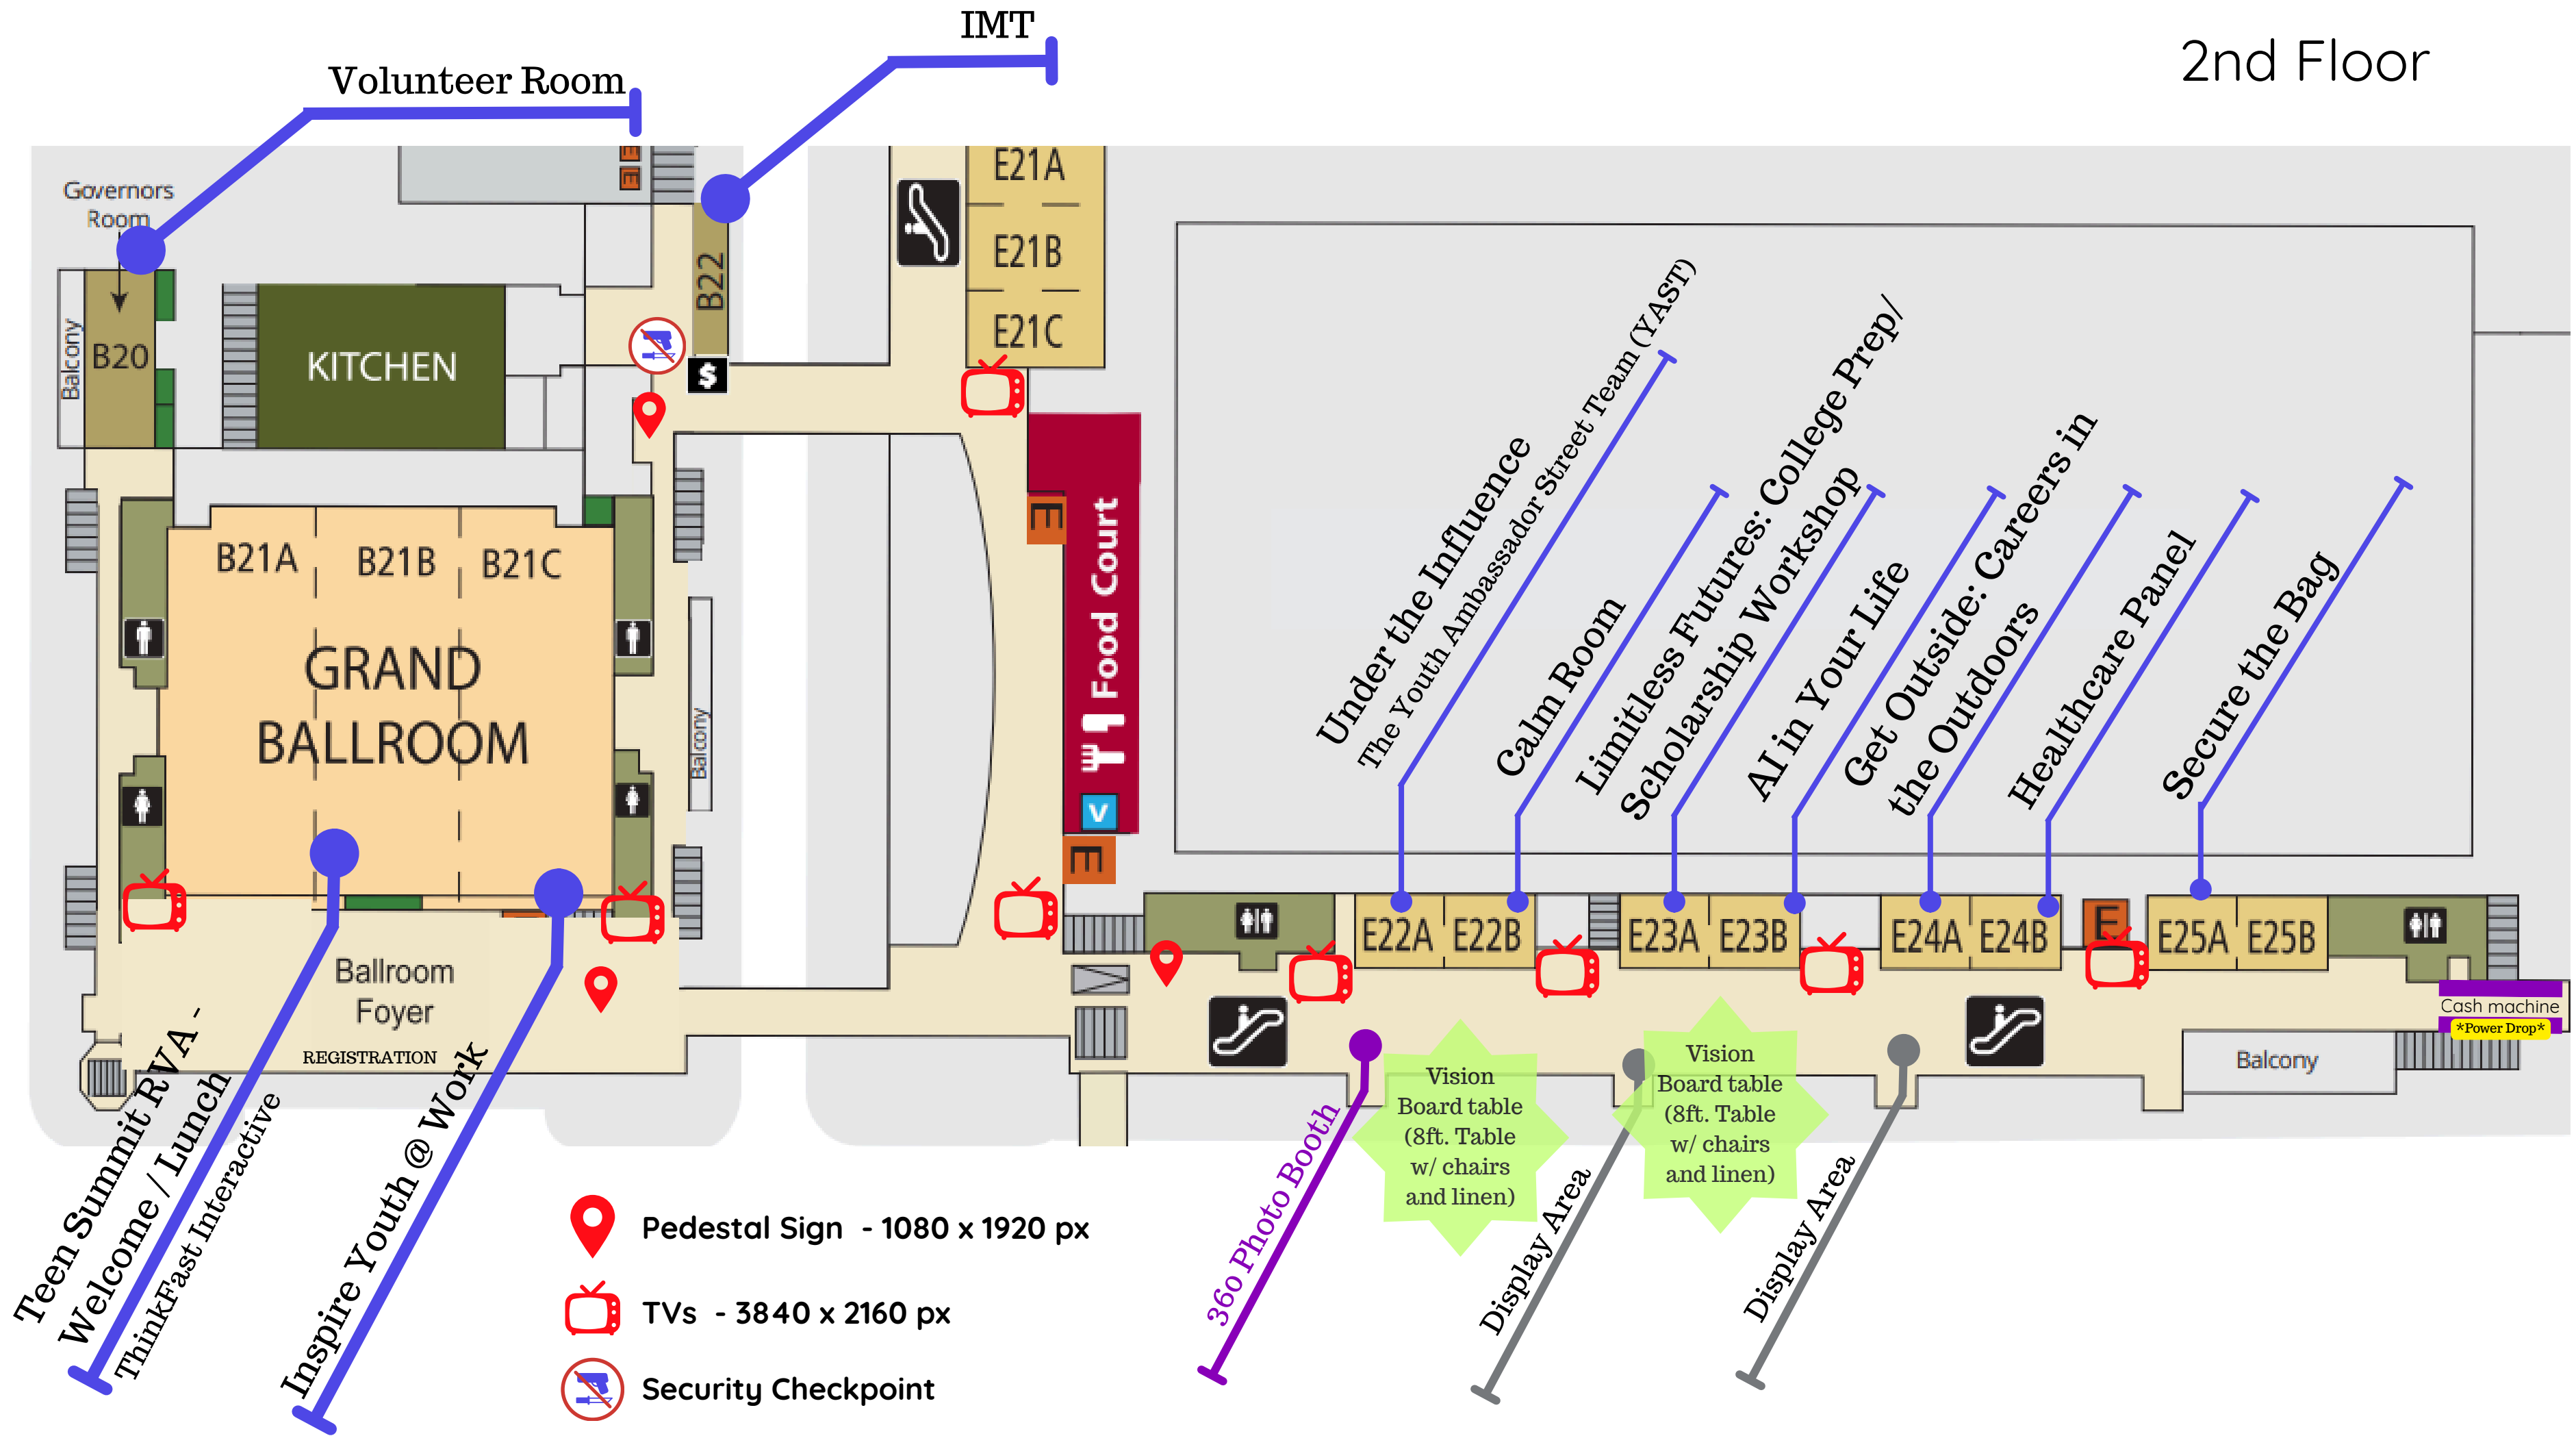

GROUND FLOOR

- Pedestal Sign - 1080 x 1920 px
- TVs - 3840 x 2160 px
- Security Checkpoint

- 360 Photo Booth
- Vision Board table (8ft. Table w/ chairs and linen)
- Display Area
- Display Area

*Teen Summit RVA -
Welcome / Lunch
ThinkFast Interactive*

Inspire Youth @ Work

LEVEL TWO Ballroom
FOYER AREAS

(5 8ft) Chick-fil-e Staging Tables

BALLROOM A LOBBY

B21AB

B21 C

BALLROOM C LOBBY

Brand U
AI Photo
Space
Drop Power

IT@W SPACE

"My Plan"
table

Vision Board
tables

PIVOT Complete
table

(1 cocktail table
+ Dual Mic)
Podcast Booth

Step & Repeat

Press Area

VIP Check-in
Media Check-in

Podcast Booth
(1 cocktail table +
Dual Mic)

Prize Table

hats & bags

Registration / Check-in

(3 8ft - Volunteer check-in)

solar charging
tables

-  Pedestal Sign - 1080 x 1920 px
-  TVs - 3840 x 2160 px

B21 C