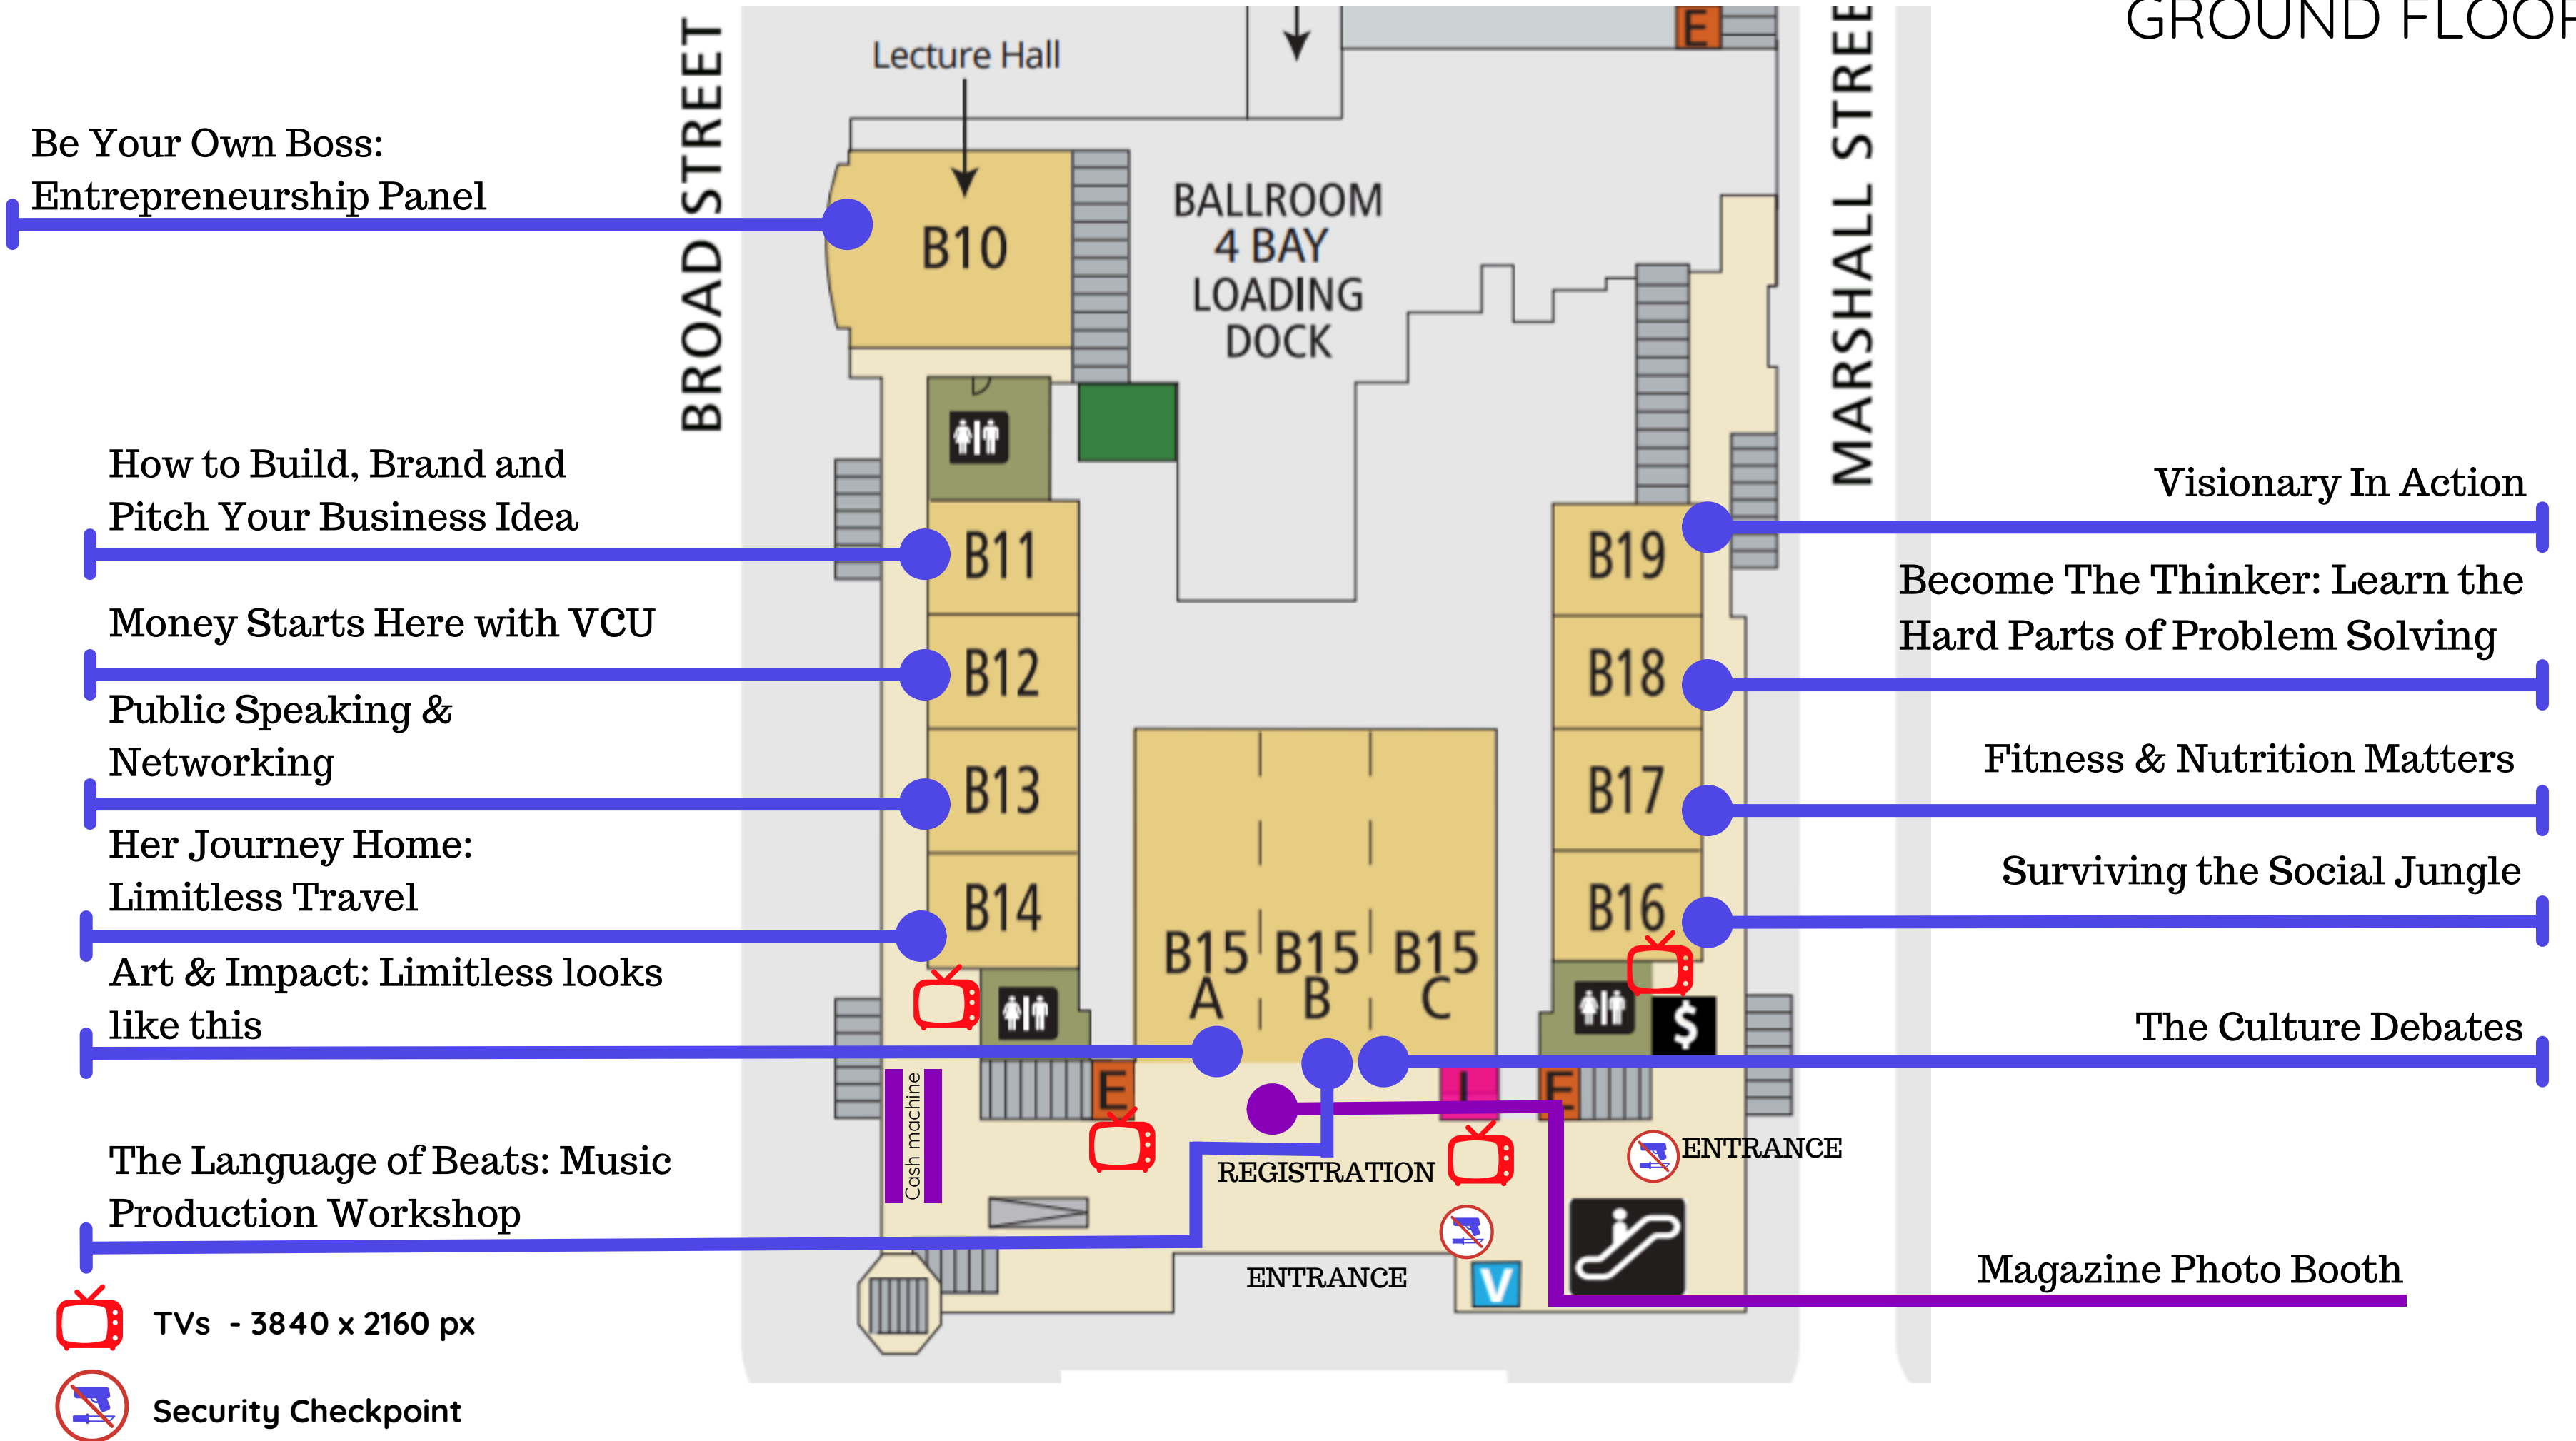

GROUND FLOOR

- Pedestal Sign - 1080 x 1920 px
- TVs - 3840 x 2160 px
- Security Checkpoint

- 360 Photo Booth
- Vision Board table (8ft. Table w/ chairs and linen)
- Display Area
- Display Area

*Teen Summit RVA -
Welcome / Lunch
ThinkFast Interactive*

Inspire Youth @ Work

LEVEL TWO Ballroom
FOYER AREAS

(5 8ft) Chick-fil-e Staging Tables

BALLROOM A LOBBY

B21AB

B21 C

BALLROOM C LOBBY

Brand U
AI Photo
Space
Drop Power

IT@W SPACE

"My Plan"
table

Vision Board
tables

PIVOT Complete
table

(1 cocktail table
+ Dual Mic)
Podcast Booth

Step & Repeat

Press Area

VIP Check-in
Media Check-in

Podcast Booth
(1 cocktail table +
Dual Mic)

Prize Table

hats & bags

Registration / Check-in

(3 8ft - Volunteer check-in)

solar charging
tables

-  Pedestal Sign - 1080 x 1920 px
-  TVs - 3840 x 2160 px

B21 C